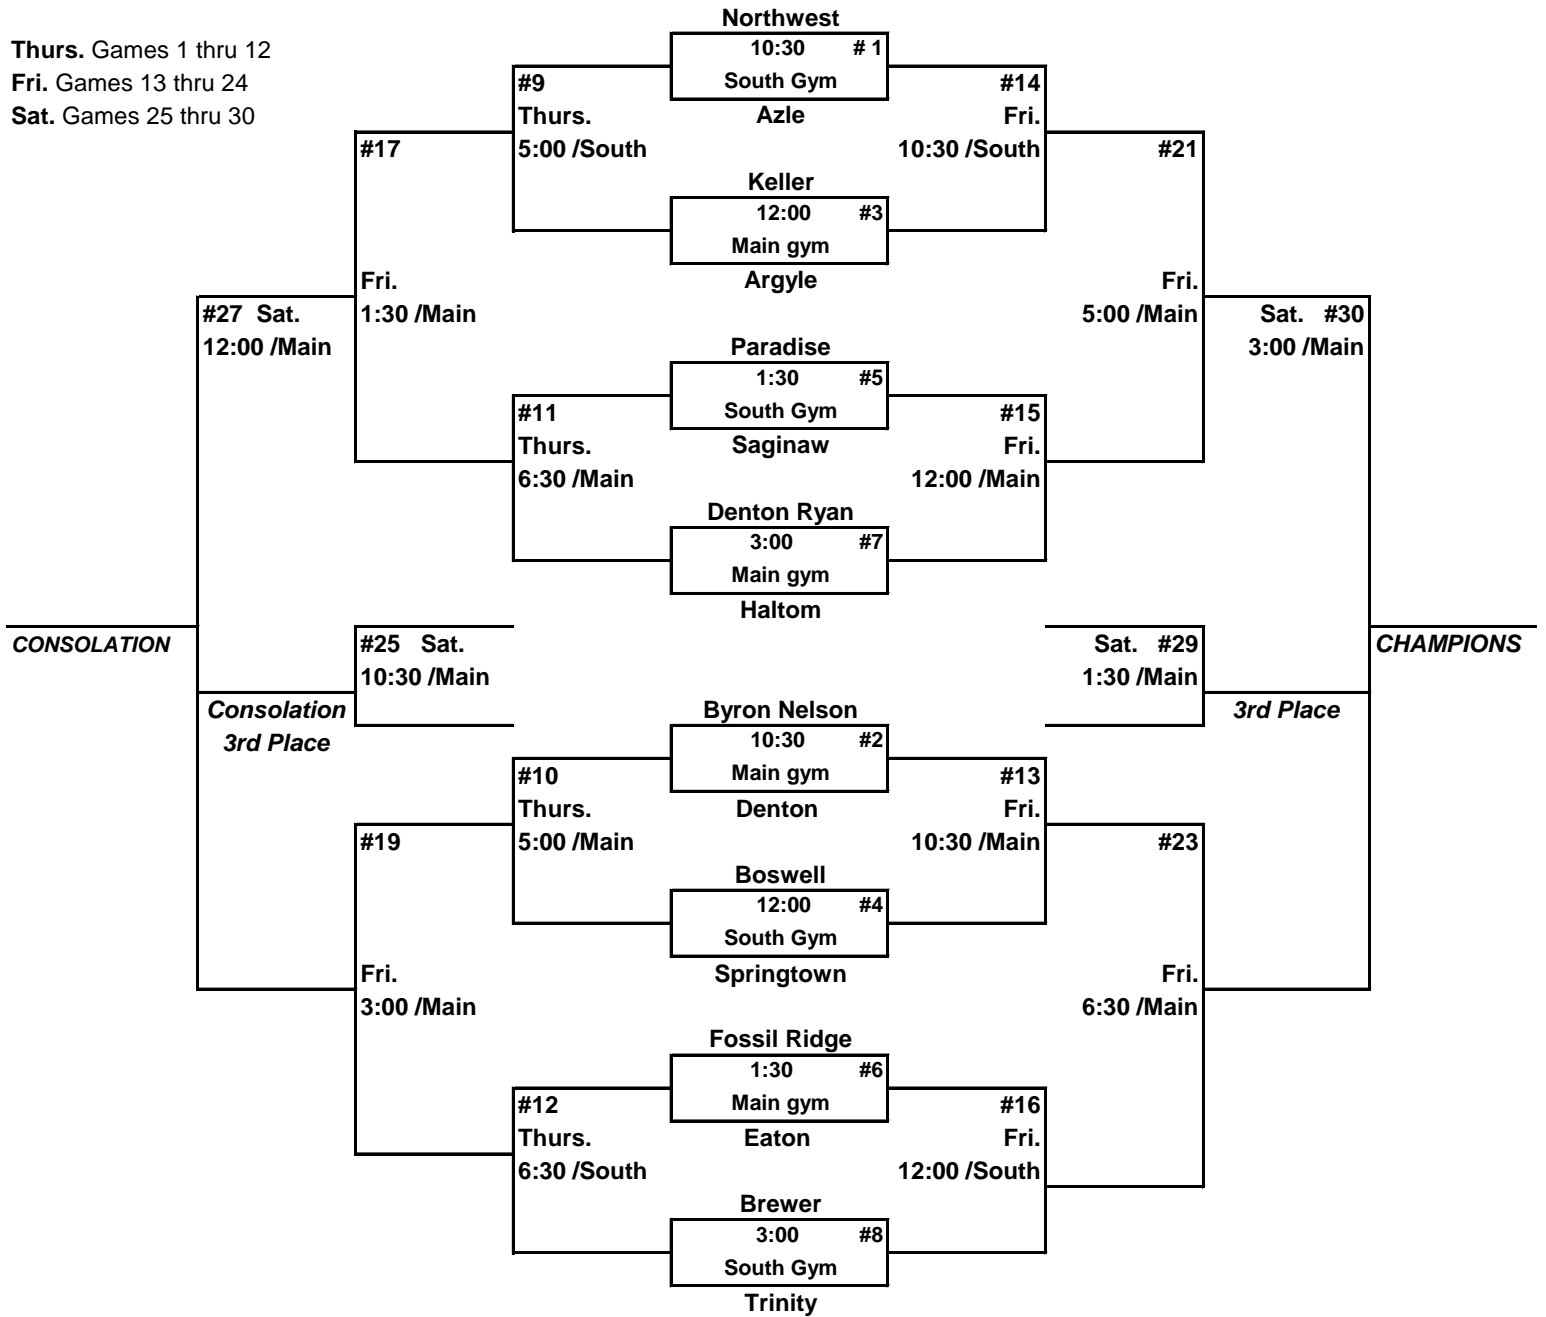

Thurs. Games 1 thru 12
 Fri. Games 13 thru 24
 Sat. Games 25 thru 30

BRONZE DIVISION

SILVER DIVISION

TOP TEAM IS HOME TEAM- WEAR LIGHT UNIFORM