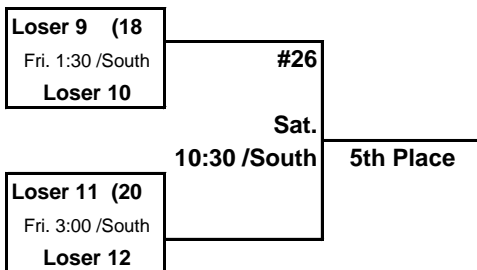

Thurs. Games 1 thru 12
 Fri. Games 13 thru 24
 Sat. Games 25 thru 30

BRONZE DIVISION

SILVER DIVISION

TOP TEAM IS HOME TEAM- WEAR LIGHT UNIFORM