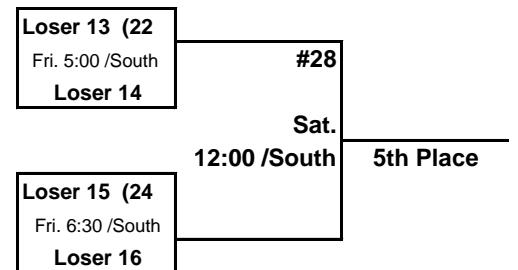

Thurs. Games 1 thru 12
 Fri. Games 13 thru 24
 Sat. Games 25 thru 30

BRONZE DIVISION

SILVER DIVISION

TOP TEAM IS HOME TEAM- WEAR LIGHT UNIFORM